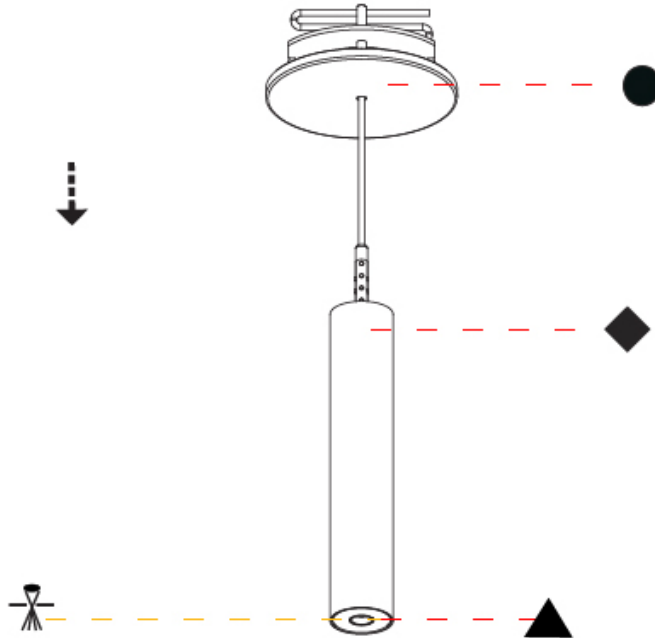

Shape: Cylinder
 Diameter (mm): 28
 Diameter (in): 1 1/8
 Height (mm): 150
 Height (in): 5 7/8
 Max. Overall Height (mm): 2150
 Max. Overall Height (in): 84 3/8
 Min. Recessing Depth (mm): 75
 Min. Recessing Depth (in): 2 15/16
 Light Distribution: Downlight
 Weight (kg): 0.274
 Weight (lbs): 0.60
 Fixture Finish: SSR / BKV / CWI / CRY / HAB / UFT / ITA / RUA / FTG / MYG / LOD / PUS / FRO / FUP / KIA / POP / BLS / SPG / MEY / GOH / GUM / CHC / COM / ABZ / JAG / OBR / MOS / ROR
 Fixture Material: Aluminum
 Cable Details: 2000mm or 4000mm Black Cable
 Cut-out Measurements: 68mm / 2 11/16"

SPECIFIER

QUANTITY

DATE

A

PROJECT
TYPE
SPECIFIER
QUANTITY
DATE

HANGOVER PLUG MONOPOINT RECESSED CANOPY SUSPENSION

A30840-

base number	Color Temperature	Finishes (Diamond)	Finishes (Triangle)	Finishes (Circle)	Lens Options	Cable Options
-------------	----------------------	-----------------------	------------------------	----------------------	-----------------	------------------

Shape: Cylinder
 Diameter (mm): 28
 Diameter (in): 1 1/8
 Height (mm): 300
 Height (in): 11 13/16
 Max. Overall Height (mm): 2300
 Max. Overall Height (in): 90 3/16
 Min. Recessing Depth (mm): 75
 Min. Recessing Depth (in): 2 15/16
 Light Distribution: Downlight
 Weight (kg): 0.389
 Weight (lbs): 0.856
 Fixture Finish: SSR / BKV / CWI / CRY / HAB / UFT / ITA / RUA / FTG / MYG / LOD / PUS / FRO / FUP / KIA / POP / BLS / SPG / MEY / GOH / GUM / CHC / COM / ABZ / JAG / OBR / MOS / ROR
 Fixture Material: Aluminum
 Cable Details: 2000mm or 4000mm Black Cable
 Cut-out Measurements: 68mm / 2 11/16"